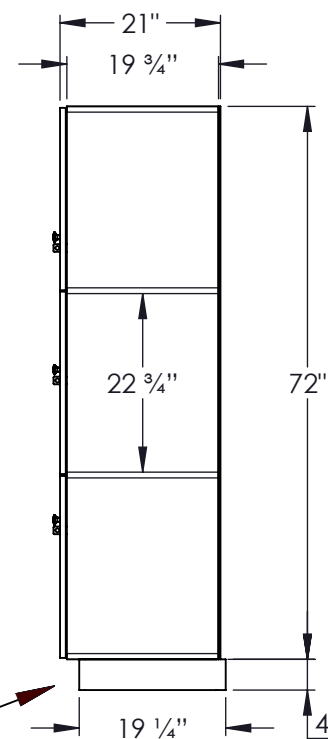

MODEL #43161
 12" WIDE TRIPLE TIER
 PREMIER WOOD LOCKER – 1 WIDE
 WITH STANDARD HASPS

(3) LOCKER COMPARTMENTS
 EACH COMPARTMENT:
 10-3/4" W x 22-3/4" H x 19-3/4" D

SIDE VIEW

(NOTE: PREMIER LOCKER SHOWN
 WITHOUT SIDE PANEL OR SLOPING
 HOOD. PLEASE ORDER SEPERATELY.)

(BASES ARE MADE OF INDUSTRIAL GRADE
 PARTICLEBOARD AND ARE COVERED IN A
 DURABLE BLACK LAMINATE. PLEASE SET BASE
 TO ALLOW 5/8" BETWEEN THE BACK OF THE
 LOCKER AND THE WALL FOR AIR VENTILATION.)

MODEL #43161

12" WIDE TRIPLE TIER
 PREMIER WOOD LOCKER
 WITH STANDARD HASPS
 SIX FEET HIGH (ADD 4" FOR BASE)

AVAILABLE FINISHES: ARCTIC WHITE, WINTER FOG,
 CARBON MESH, SILVER TEAK, RED OAK, SKYLINE WALNUT

DRAWN: 4/2024